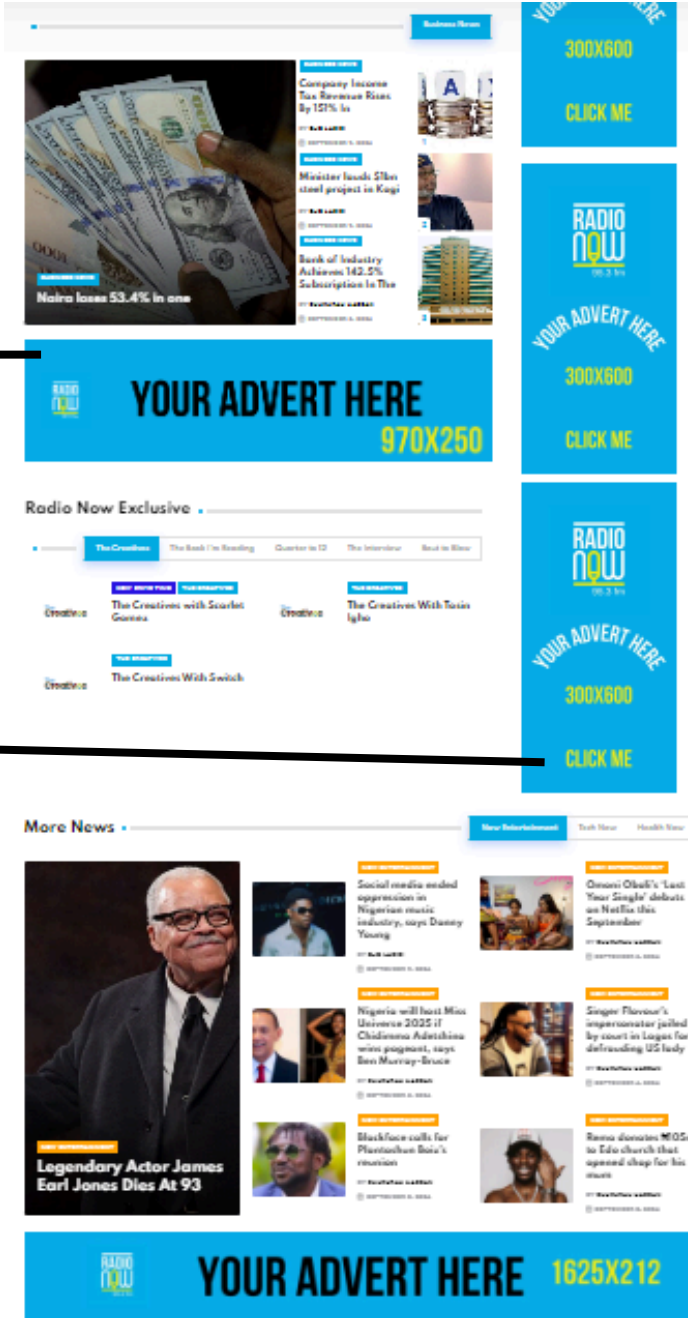

PLATINUM BILLBOARD MIDDLE BANNER (970 X 250 - HOMEPAGE ONLY):
Situating in between the news blocks. The Ad may come as JPEG or a .GIF animation. This Banner appears on the homepage.

BRONZE SKYSCRAPER SIDEBAR BANNER (300 X 600 - HOMEPAGE ONLY):
Situating in the sidebar. The Ad may come as JPEG or a .GIF animation. This Banner appears on the homepage only.