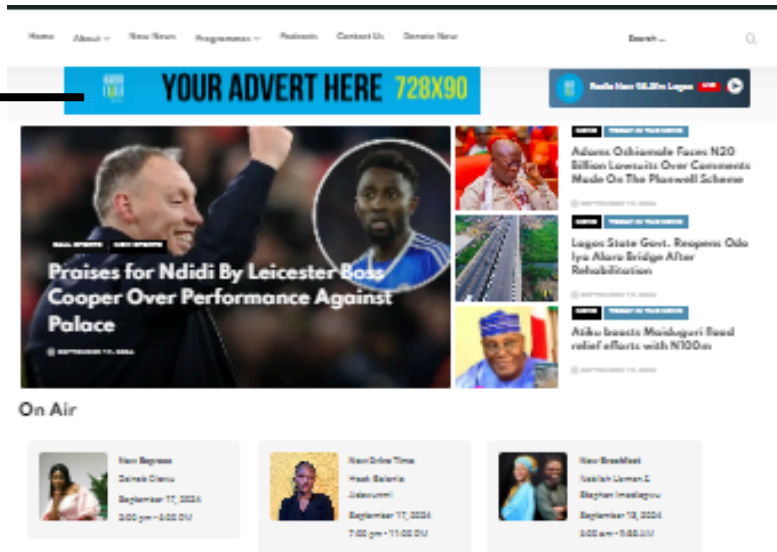

UNIQUE BILLBOARD BANNER 1 (1625 X 212 HOMEPAGE ONLY):
Situated at the bottom part of the header on homepage. The Ad may come as JPEG or a .GIF animation. This Banner appears on homepage only.