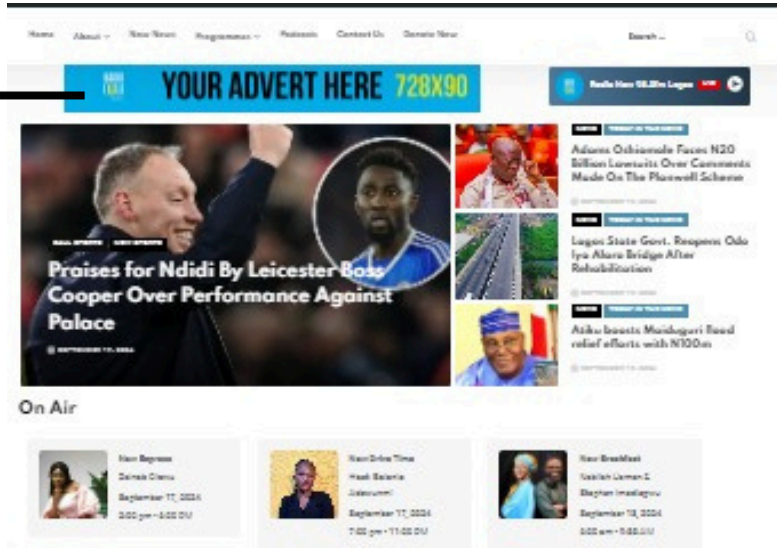

INNER PAGE

ITEMS

SIZE

PRICE (₱)
MONTHLY

UNIQUE BANNERS

Unique Leaderboard 1	1625 X 212	1,000,000
Unique Leaderboard 2	1625 X 212	1,000,000
Unique Leaderboard 3	1625 X 212	1,000,000

STORY PAGE BANNERS

Square	300 X 250	300,000
Skyscraper	300 X 600	500,000
Leaderboard 4	728 X 90	150,000

WEBSITE BANNER

LAYOUT AND DESCRIPTION (HOMEPAGE BANNERS)

DIAMOND LEADERBOARD BANNER 2 (728 X 90 HOMEPAGE ONLY):
 Situated before the news blocks. The Ad may come as JPEG or a .GIF animation. This Banner appears on the homepage