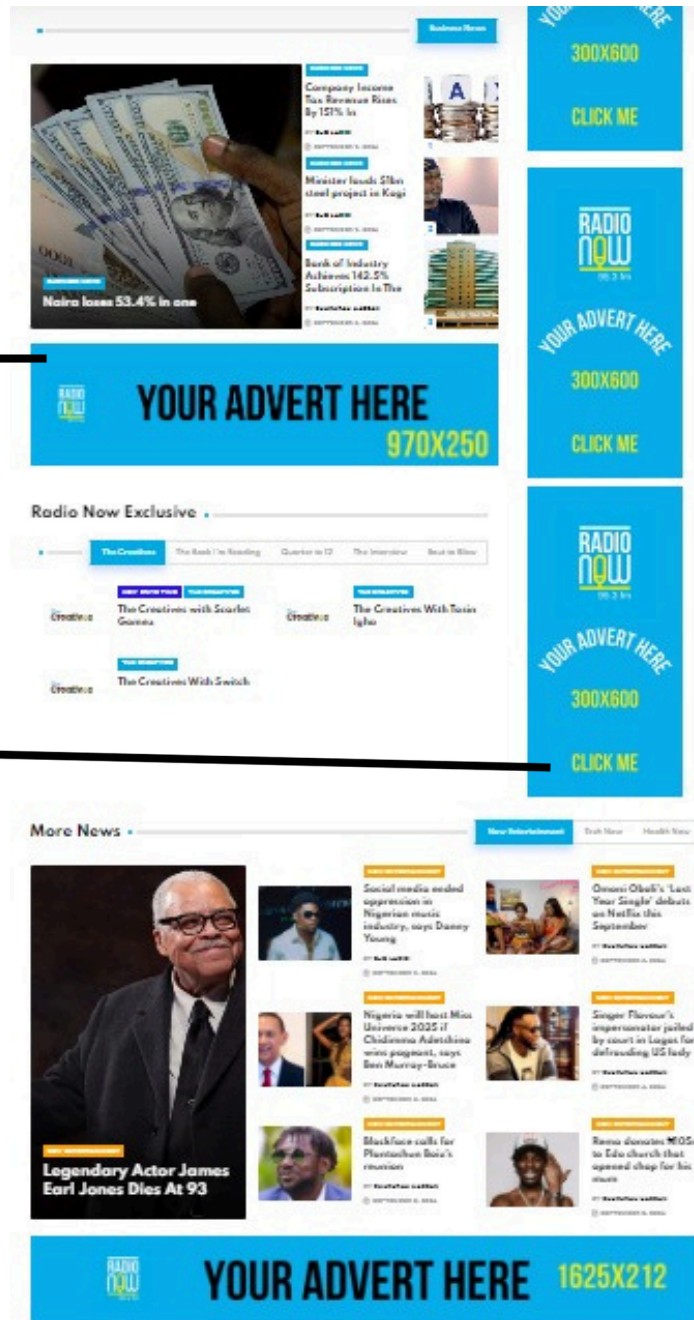

WEBSITE BANNER

LAYOUT AND DESCRIPTION (HOMEPAGE BANNERS)

**PLATINUM BILLBOARD MIDDLE BANNER
(970 X 250 - HOMEPAGE ONLY):**
Situating in between the news blocks. The Ad may come as JPEG or a .GIF animation. This Banner appears on the homepage.

**BRONZE SKYSCRAPER SIDEBAR BANNER
(300 X 600 - HOMEPAGE ONLY):**
Situating in the sidebar. The Ad may come as JPEG or a .GIF animation. This Banner appears on the homepage only.