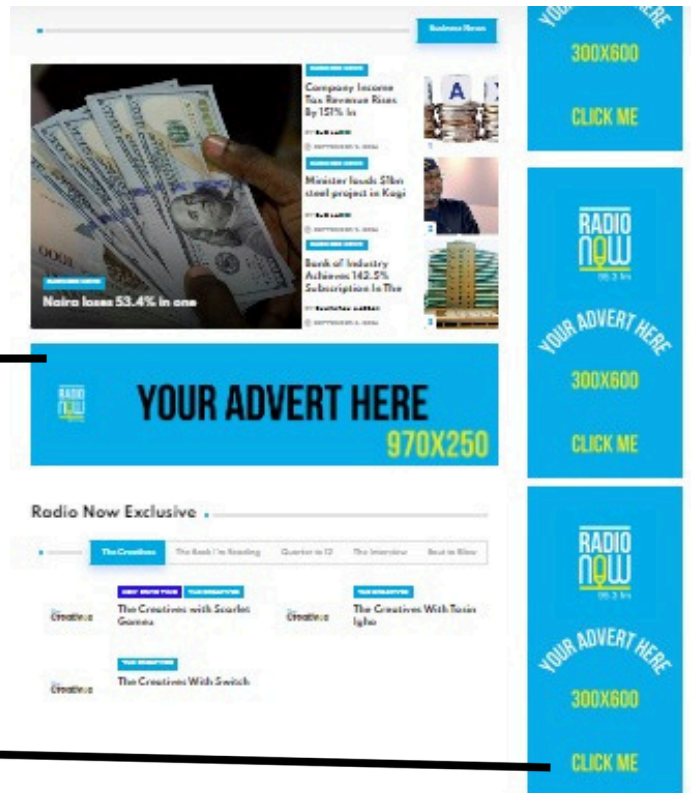

WEBSITE BANNER

LAYOUT AND DESCRIPTION (HOMEPAGE BANNERS)

DIAMOND LEADERBOARD BANNER 2 (728 X 90 HOMEPAGE ONLY):
 Situated before the news blocks. The Ad may come as JPEG or a .GIF animation. This Banner appears on the homepage

UNIQUE BILLBOARD BANNER 1 (1625 X 212 HOMEPAGE ONLY):
 Situated at the bottom part of the header on homepage. The Ad may come as JPEG or a .GIF animation. This Banner appears on homepage only.

DIAMOND LEADERBOARD BANNER 3 (728 X 90 HOMEPAGE ONLY):
 Situated in-between the news blocks. The Ad may come as JPEG or a .GIF animation. This Banner appears on the homepage

WEBSITE BANNER

LAYOUT AND DESCRIPTION (HOMEPAGE BANNERS)

PLATINUM BILLBOARD MIDDLE BANNER (970 X 250 - HOMEPAGE ONLY):

Situated in between the news blocks. The Ad may come as JPEG or a .GIF animation. This Banner appears on the homepage.