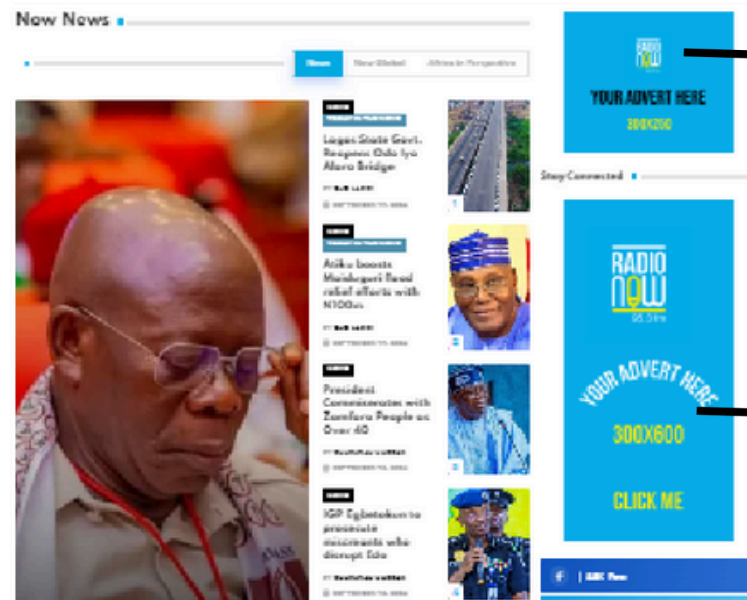

**PLATINUM BILLBOARD MIDDLE BANNER
(970 X 250 - HOMEPAGE ONLY):**
Situating in between the news blocks. The Ad may come as JPEG or a .GIF animation. This Banner appears on the homepage.

**BRONZE SKYSCRAPER SIDEBAR BANNER
(300 X 600 - HOMEPAGE ONLY):**
Situating in the sidebar. The Ad may come as JPEG or a .GIF animation. This Banner appears on the homepage only.

WEBSITE BANNER

LAYOUT AND DESCRIPTION (GLOBAL BANNERS)

PLATINUM BILLBOARD BANNER
(970 X 250 - GLOBAL):
Situated at the top of the web page. It accommodates one product at a time. The Ad may come as JPEG or a .GIF animation. This Banner appears on all navigation pages of the website

DIAMOND LEADERBOARD BANNER 1
(728 X 90 - GLOBAL):
Situated at the top of the web page. It accommodates one product at a time. The Ad may come as JPEG or a .GIF animation. This Banner appears on all navigation pages of the website

SILVER SQUARE SIDEBAR BANNER
(300 X 250 - GLOBAL):
Situated at upper most part of the web page sidebar. The Ad may come as JPEG or a .GIF animation. This Banner appears on all navigation pages of the website