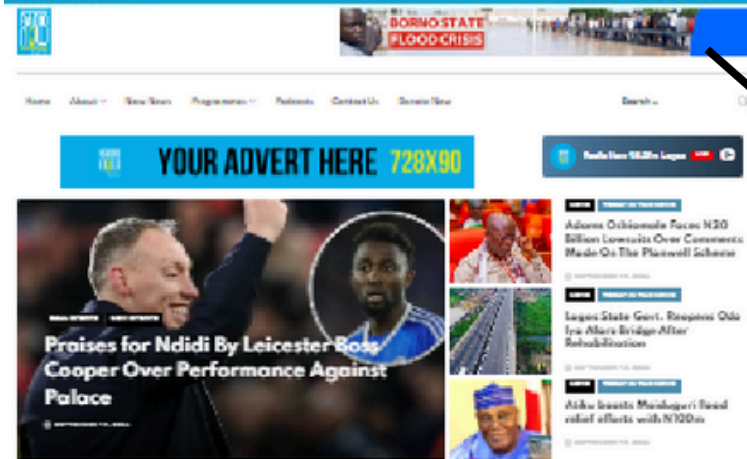

DIAMOND LEADERBOARD BANNER 1
(728 X 90 - GLOBAL):
Situated at the top of the web page. It accommodates one product at a time. The Ad may come as JPEG or a .GIF animation. This Banner appears on all navigation pages of the website