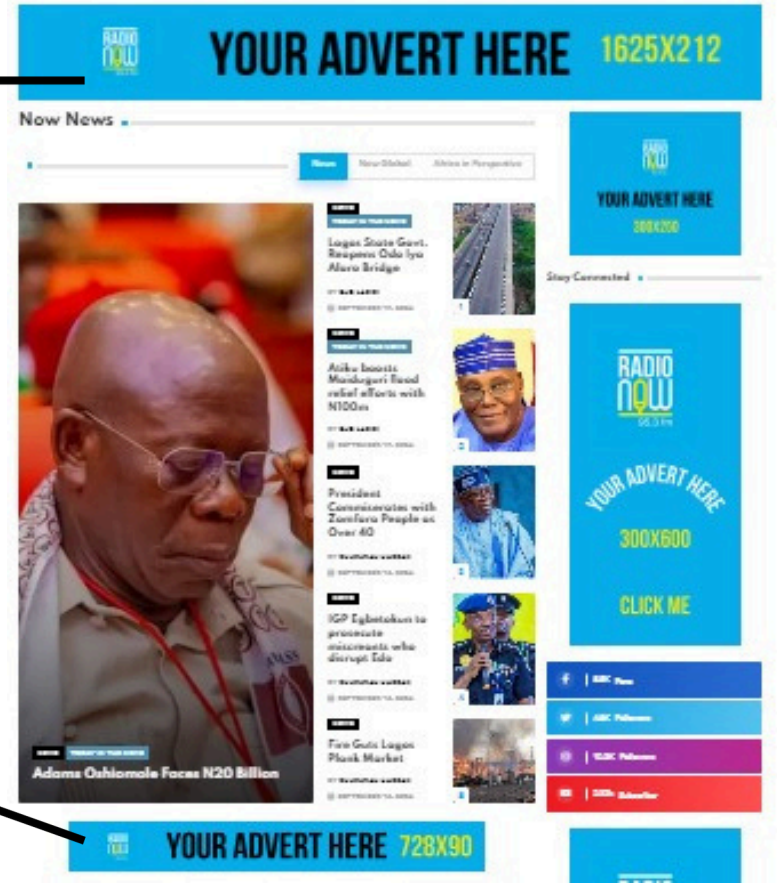

INNER PAGE

ITEMS

SIZE

PRICE (₱)
MONTHLY

UNIQUE BANNERS

Unique Leaderboard 1	1625 X 212	1,000,000
Unique Leaderboard 2	1625 X 212	1,000,000
Unique Leaderboard 3	1625 X 212	1,000,000

STORY PAGE BANNERS

Square	300 X 250	300,000
Skyscraper	300 X 600	500,000
Leaderboard 4	728 X 90	150,000

WEBSITE BANNER

LAYOUT AND DESCRIPTION (HOMEPAGE BANNERS)

DIAMOND LEADERBOARD BANNER 2 (728 X 90 HOMEPAGE ONLY):
 Situated before the news blocks. The Ad may come as JPEG or a .GIF animation. This Banner appears on the homepage

UNIQUE BILLBOARD BANNER 1 (1625 X 212 HOMEPAGE ONLY):
 Situated at the bottom part of the header on homepage. The Ad may come as JPEG or a .GIF animation. This Banner appears on homepage only.

DIAMOND LEADERBOARD BANNER 3 (728 X 90 HOMEPAGE ONLY):
 Situated in-between the news blocks. The Ad may come as JPEG or a .GIF animation. This Banner appears on the homepage

SILVER SQUARE SIDEBAR BANNER
(300 X 250 - GLOBAL):
Situated at upper most part of the web page sidebar. The Ad may come as JPEG or a .GIF animation. This Banner appears on all navigation pages of the website