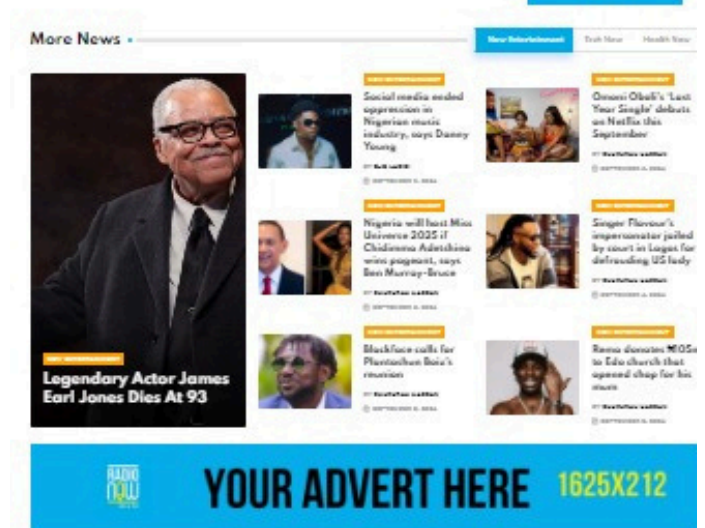

UNIQUE BILLBOARD BANNER 1 (1625 X 212 HOMEPAGE ONLY):
 Situated at the bottom part of the header on homepage. The Ad may come as JPEG or a .GIF animation. This Banner appears on homepage only.

DIAMOND LEADERBOARD BANNER 3 (728 X 90 HOMEPAGE ONLY):
 Situated in-between the news blocks. The Ad may come as JPEG or a .GIF animation. This Banner appears on the homepage

WEBSITE BANNER

LAYOUT AND DESCRIPTION (HOMEPAGE BANNERS)

PLATINUM BILLBOARD MIDDLE BANNER (970 X 250 - HOMEPAGE ONLY):

Situated in between the news blocks. The Ad may come as JPEG or a .GIF animation. This Banner appears on the homepage.

BRONZE SKYSCRAPER SIDEBAR BANNER (300 X 600 - HOMEPAGE ONLY):

Situated in the sidebar. The Ad may come as JPEG or a .GIF animation. This Banner appears on the homepage only.

WEBSITE BANNER

LAYOUT AND DESCRIPTION (HOMEPAGE BANNERS)